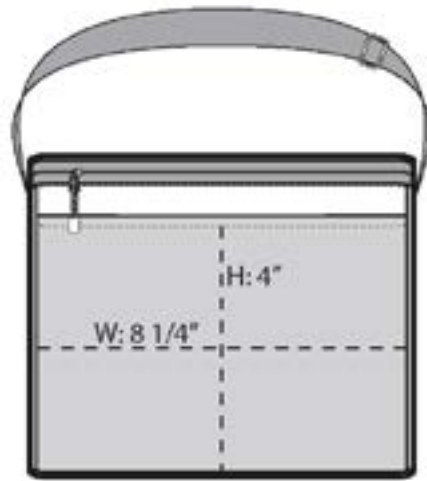

This cooler easily holds six cans as well as an ice pack and other must-haves.

- 420 denier honeycomb polyester, 600 denier polyester canvas
- Adjustable web carrying strap
- Heat-sealed, water-resistant lining
- Interior zippered mesh pocket for utensils
- Large front slip pocket for easy decoration access
- Dimensions: 6.25”h x 9”w x 7”d; Approx. 393 cubic inches

#### COLOR INFORMATION

Black/Black  
NTR BLACK C

Grey/Black  
### C

Red/Black  
### C

Twilight Blue/  
Black  
7693 C

FRONT VIEW

BACK VIEW

TOP VIEW