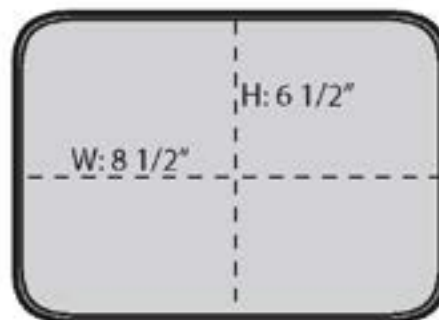

This cooler easily holds six cans as well as an ice pack and other must-haves.

- 420 denier honeycomb polyester, 600 denier polyester canvas
- Adjustable web carrying strap
- Heat-sealed, water-resistant lining
- Interior zippered mesh pocket for utensils
- Large front slip pocket for easy decoration access
- Dimensions: 6.25”h x 9”w x 7”d; Approx. 393 cubic inches

#### COLOR INFORMATION

Black/Black  
NTR BLACK C

Grey/Black  
### C

Red/Black  
### C

Twilight Blue/  
Black  
7693 C

FRONT VIEW

BACK VIEW

TOP VIEW