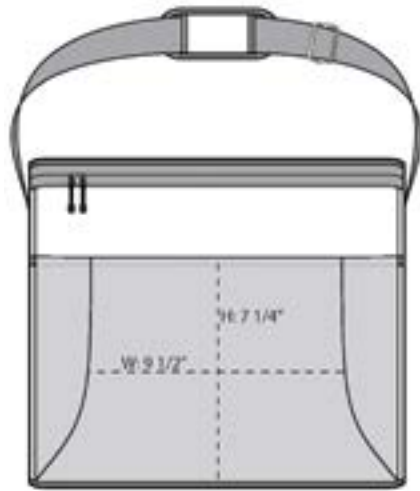

PORT AUTHORITY

Port Authority® Camouflage 24-Can Cube Cooler. BG514C

Let the party begin! With room for 24 cans and more, this large cooler features an adjustable web carrying strap and shoulder pad for easy transport.

- 600 denier polyester printed canvas with 600 denier polyester canvas accents
- Heat-sealed, water-resistant lining
- Interior zippered mesh pocket for utensils
- Two large side mesh elastic-trimmed pockets
- Removable, reinforced bottom
- Large front slip pocket for easy decoration access
- Dimensions: 12.25”h x 14”w x 8”d; Approx. 1,372 cubic inches

Bags not intended for use by children 12 and under.

COLOR INFORMATION

Realtree Xtra/
Black
PATTERNED

FRONT VIEW

BACK VIEW

TOP VIEW