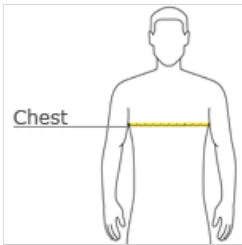

**CARE INSTRUCTIONS**

Machine wash cold with like colors. Only non-chlorine bleach. Tumble dry low. Warm iron if necessary

front

back

**HOW TO MEASURE**

**CHEST WIDTH**  
 Measure under the arm and around the fullest part of the chest with arms down, keeping tape horizontal.

**SIZE CHART**

	XS	S	M	L	XL	2XL	3XL	4XL
Chest	32-34	35-37	38-40	41-43	44-46	47-49	50-53	54-57

**COLOR INFORMATION**

Aqua Heather  
PMS 325C

Black  
PMS NTR BLACK C

Black Frost  
PMS 426C

Blush Frost  
PMS 2341C