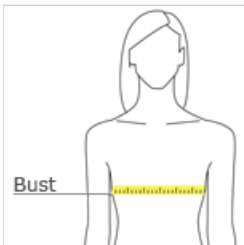

OGIO® Ladies Gravitate Scoop 3/4-Sleeve . LOG141

This flattering look has a beautiful drape and on-trend OGIO details.

- 4.7-ounce, 100% poly with stay-cool wicking technology
- OGIO heat transfer label for tag-free comfort
- Open neck
- Heat transfer O on center back neck
- Dolman shoulders
- Self-fabric tabs with matte black buttons
- Heat transfer O at left hem
- Curved hem

CARE INSTRUCTIONS

Machine wash cold with like colors. Do not use fabric softener. Do not bleach. Tumble dry low. Cool iron. Do not dry clean.

front

back

HOW TO MEASURE

BUST
Measure under the arm and around the fullest part of the bust with arms down, keeping tape horizontal.

SIZE CHART

	XS	S	M	L	XL	2XL	3XL	4XL
Size	2	4/6	8/10	12/14	16/18	20/22	24/26	28/30
Bust	32-34	35-36	37-38	39-41	42-44	45-47	48-51	52-55

COLOR INFORMATION

Blacktop
PMS NTR BLACK C

Dark Heather Grey
PMS NTR BLACK C