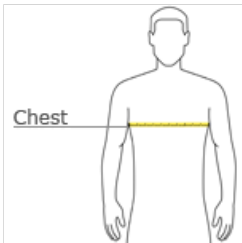

CARE INSTRUCTIONS

Machine wash cold inside out with like colors. Only non-chlorine bleach when needed. Tumble dry low. Do not iron.

front

back

HOW TO MEASURE

CHEST WIDTH

Measure under the arm and around the fullest part of the chest with arms down, keeping tape horizontal.

SIZE CHART

| | S | M | L | XL | 2XL | 3XL | 4XL | 5XL | 6XL |
|-------|-------|-------|-------|-------|-------|-------|-------|-------|-------|
| Chest | 35-37 | 38-40 | 41-43 | 44-46 | 47-49 | 50-53 | 54-57 | 58-60 | 61-63 |