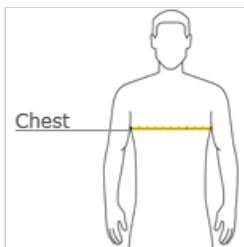

- 100% polyester
- 100% polyester mesh-lined body and hood
- 5000MM fabric waterproof rating
- 3000G/M2 fabric breathability rating
- Zip-off hood
- Contrast waterproof zippers
- Adjustable self-fabric tab cuffs with hook and loop closures
- Front zippered pockets
- Port Pocket™ for decoration access
- Open hem with locking drawcord for adjustability
- Drawstring carry pouch included

**CARE INSTRUCTIONS**

Machine Wash Cold. Do Not Bleach. Cool Iron If Needed. Do Not Dry Clean.

front

back

**HOW TO MEASURE**

**CHEST WIDTH**

Measure under the arm and around the fullest part of the chest with arms down, keeping tape horizontal.

**SIZE CHART**

	LT	XLT	2XLT	3XLT	4XLT
Chest	41-43	44-46	47-49	50-53	54-57

**COLOR INFORMATION**

Black  
PMS Black C

Magnet  
PMS COOL GRAY  
11C

True Navy  
PMS 533C